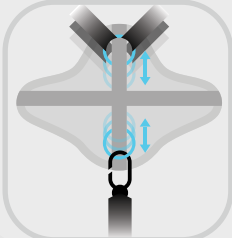

WORLDWIDE INNOVATION

WITH THE DUO-FLEX SYSTEM

LONGWALK LIGHT

Y-HARNESS

SKU: LWH-LGHT-COLOR-SIZE

XS - 2XL

- TRACKER HOLDER PATCH (the pocket's opening is 40mm wide, making it compatible with Apple AirTag and similarly sized devices)
- INTEGRATED "MOLLE" SYSTEM ON THE BACK PART
- A WORLDWIDE INNOVATION WITH Duo-Flex ADAPTIVE MOVEMENT SYSTEM Patent NO: EP3533324
- OPTION FOR CUSTOM PATCHES
- INOX METAL RINGS
- HIGH-TECH PLASTIC COMPONENTS

WORLDWIDE INNOVATION

WITH THE DUO-FLEX SYSTEM

LONGWALK LIGHT Y-HARNESS WITH HANDLE

SKU: LWH-H-LGHT-CRAZY-SIZE
XS - 2XL

- TRACKER HOLDER PATCH (the pocket's opening is 40mm wide, making it compatible with Apple AirTag and similarly sized devices)
- EQUIPPED WITH A HANDLE MATCHING COLOR OF THE LEASH
- A WORLDWIDE INNOVATION WITH Duo-Flex ADAPTIVE MOVEMENT SYSTEM Patent NO: EP3533324
- OPTION FOR CUSTOM PATCHES
- INOX METAL RINGS & HIGH-TECH PLASTIC COMPONENTS
- NO-PULL RING ON THE CHEST PAD

MoreColor premium leash

SKU: 219SL-CRAZY-1,2
20MM WIDTH & 1,2M LENGTH

- RECYCLED STRAP FROM GERMANY
- NEOPRENE-LINED HANDLE
- LIGHTWEIGHT ALU CARABINER

WORLDWIDE INNOVATION

WITH THE DUO-FLEX SYSTEM

LONGWALK LIGHT

Y-HARNESS WITH HANDLE

SKU: LWH-H-LGHT-PFL-SIZE
XS - 2XL

- TRACKER HOLDER PATCH (the pocket's opening is 40mm wide, making it compatible with Apple AirTag and similarly sized devices)
- EQUIPPED WITH A HANDLE MATCHING COLOR OF THE LEASH
- A WORLDWIDE INNOVATION WITH Duo-Flex ADAPTIVE MOVEMENT SYSTEM Patent NO: EP3533324
- OPTION FOR CUSTOM PATCHES
- INOX METAL RINGS & HIGH-TECH PLASTIC COMPONENTS
- NO-PULL RING ON THE CHEST PAD